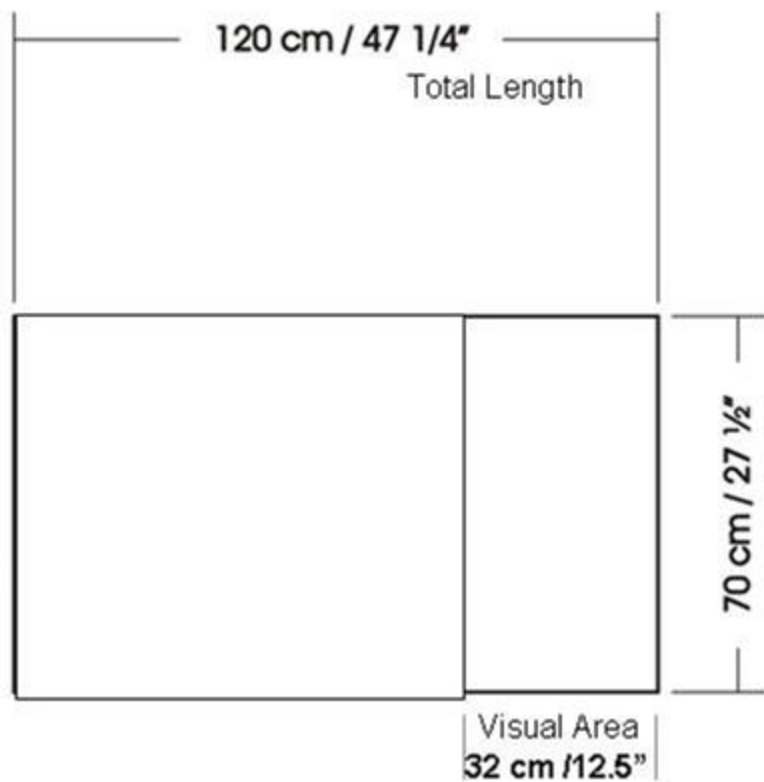

SOLO + WINGs

Graphics Dimensions

WING 700