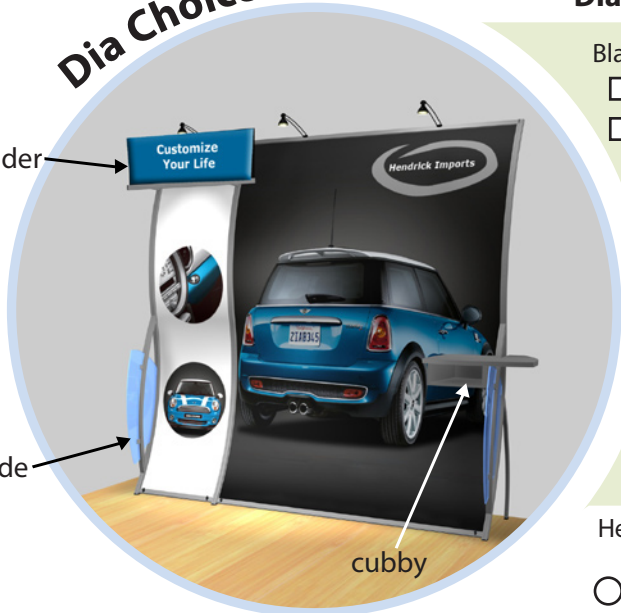

# Dia Choices

## Dia – VK-1503 Choices

header

blade

cubby

Blades: (select one substrate and one corresponding color)

- Sintra    Blue    Black    White    Grey
- Acrylic    Amber 2422    Blue 2069    Yellow 2208
- Frosted    Light Smoke

Cubby: (select one)

- Laminate    Pionite Black    Nevamar Silver Alu Metalx
- Pionite Hardrock Maple

Cubby Orientation: (select one)

- VK-1615 Right
- VK-1629 Left

Header: (excludes graphics) White Sintra (6 mil) standard (select one)

\*Standard Header position is always left, unless specified right. Rectangle header can only be positioned on the left.