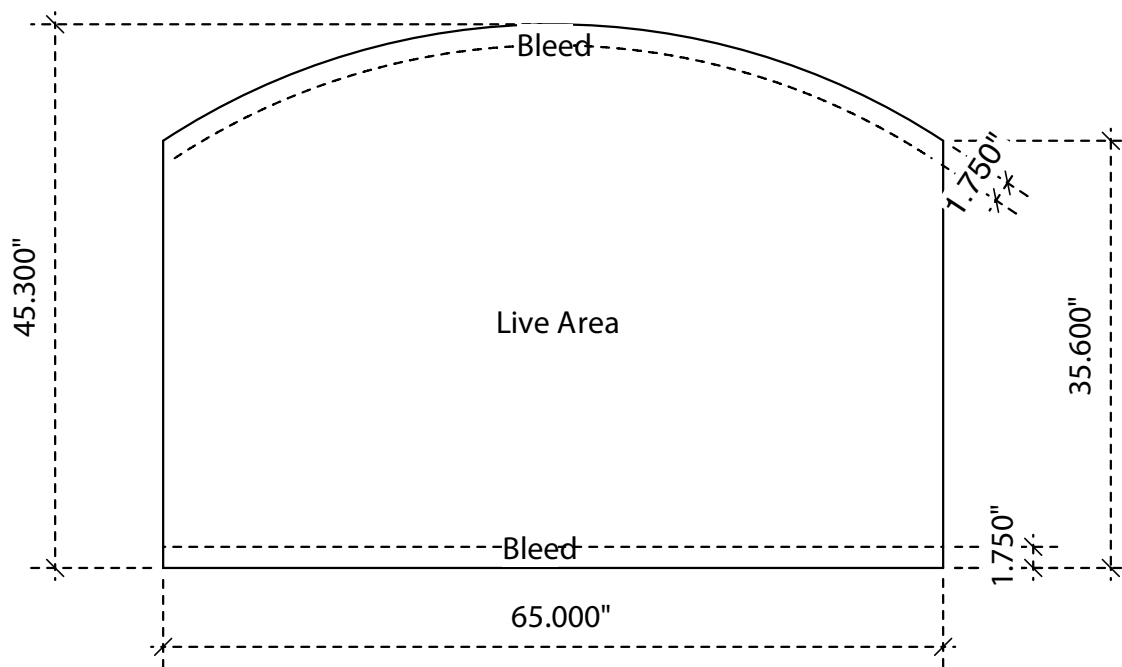

# TF-406

## Graphic Dimensions

NOTE: These are only approximate sizes.

www.displayit.com 800.207.0311

Graphic to wrap around top and bottom bars of frame

---

1/2" hook velcro applied to back edge, top and bottom of fabric

---

1.75" BLEED added to Top and Bottom