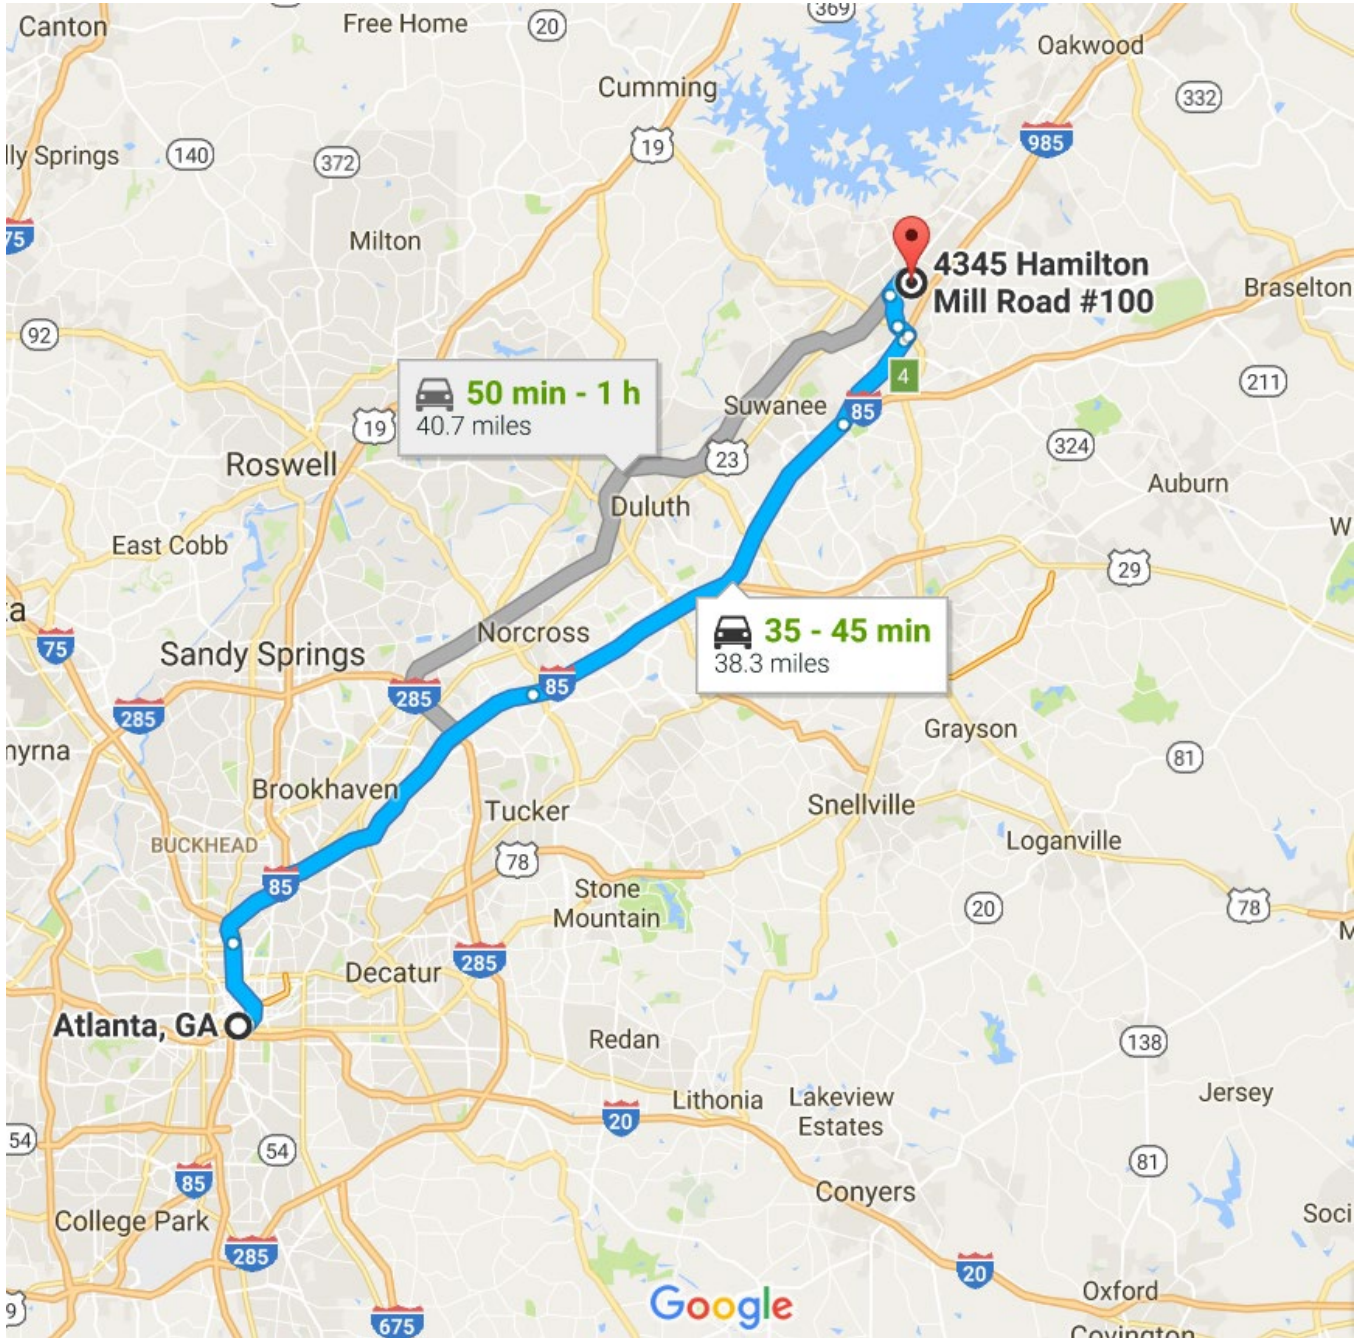

Google Maps

Atlanta, GA 30309

Drive from I-85 N to Buford. Take exit 4 from I-985 N/Lanier Pkwy

35-45 min (31.5 mi)

- ↑ 1. Head north on I-85 N 13.4 mi

---

- ↶ 2. Keep left to stay on I-85 N 14.4 mi

---

- ↷ 3. Keep left at the fork to continue on I-985 N/Lanier Pkwy, follow signs for Gainesville 3.5 mi

---

- ↘ 4. Take exit 4 for US-23 S/GA-20 toward Cumming/Buford 0.2 mi

Take S Lee St and Buford Hwy NE to Hamilton Mill Rd in Buford

6 min (2.8 mi)

- ↶ 5. Use the left 2 lanes to turn left onto GA-20 W/Buford Dr NE W 0.5 mi

---

- ↘ 6. Turn right onto S Lee St 1.1 mi

---

- ↘ 7. Turn right onto Buford Hwy NE 0.8 mi

---

- ↘ 8. Turn right onto Hamilton Mill Rd 0.3 mi