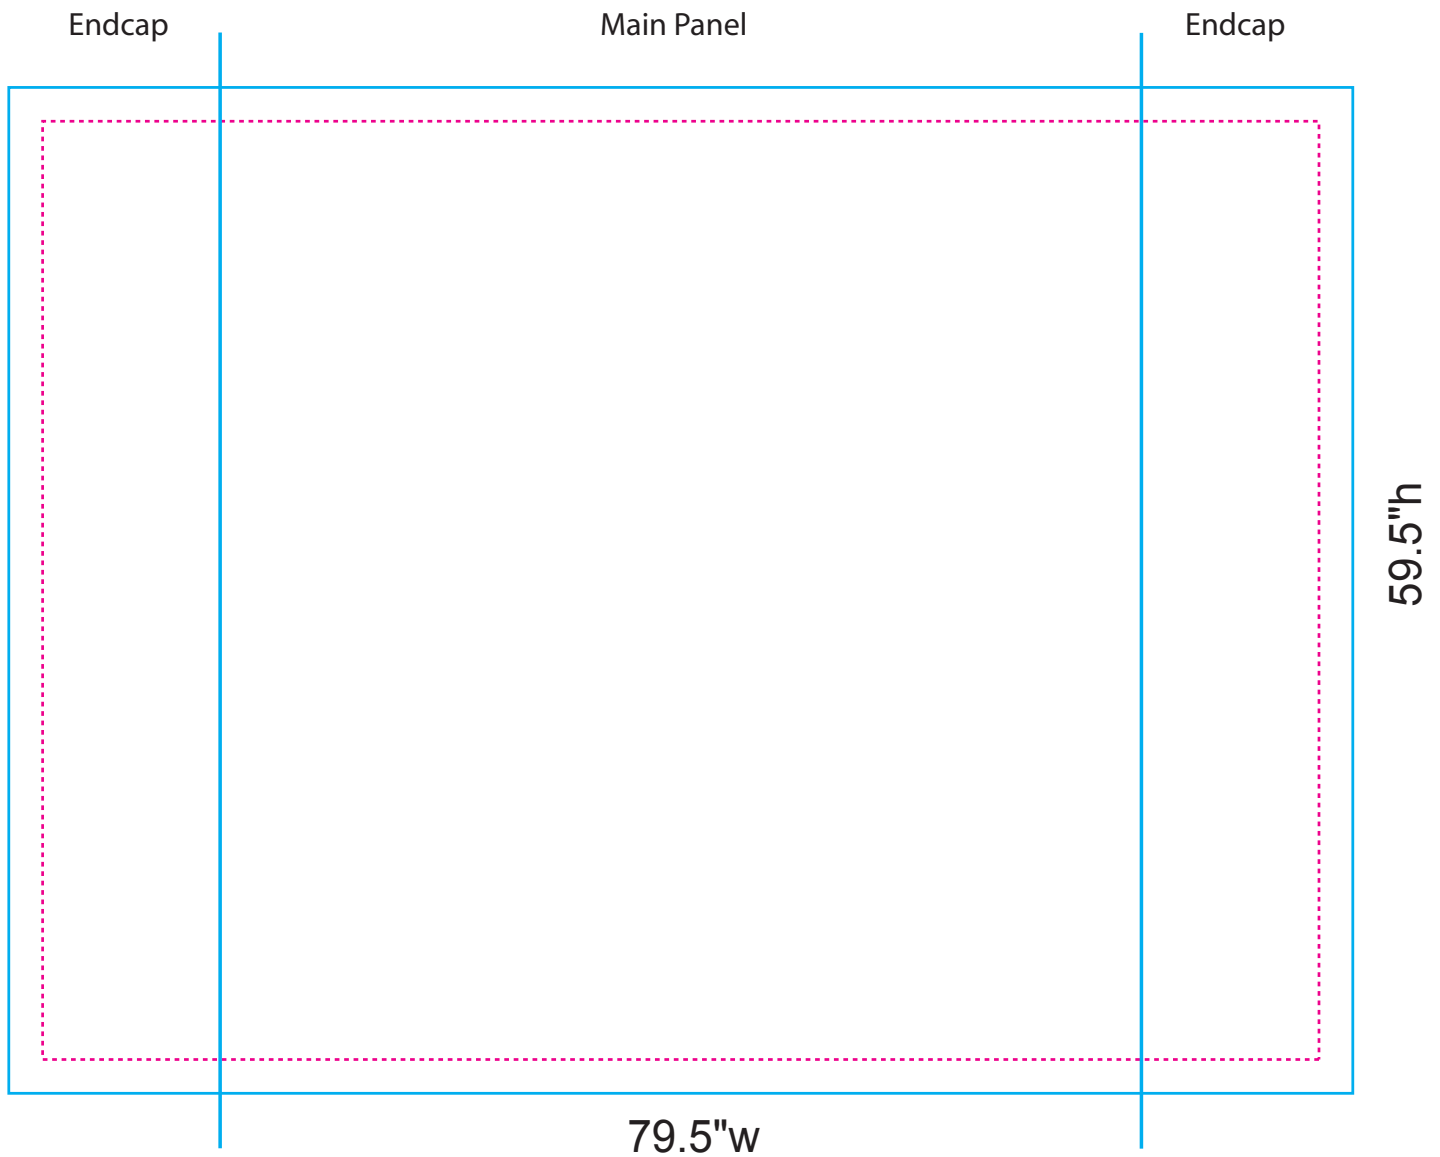

# 2x2 Curved Blast With Endcaps

Final size: 79.5" w x 59.5" h  
Live Area Center: 54.5" w x 59.5" h  
Stitching area: 75.5" w x 55.5" h

Please make sure text and images are at least 1" away from stitching and panel break.