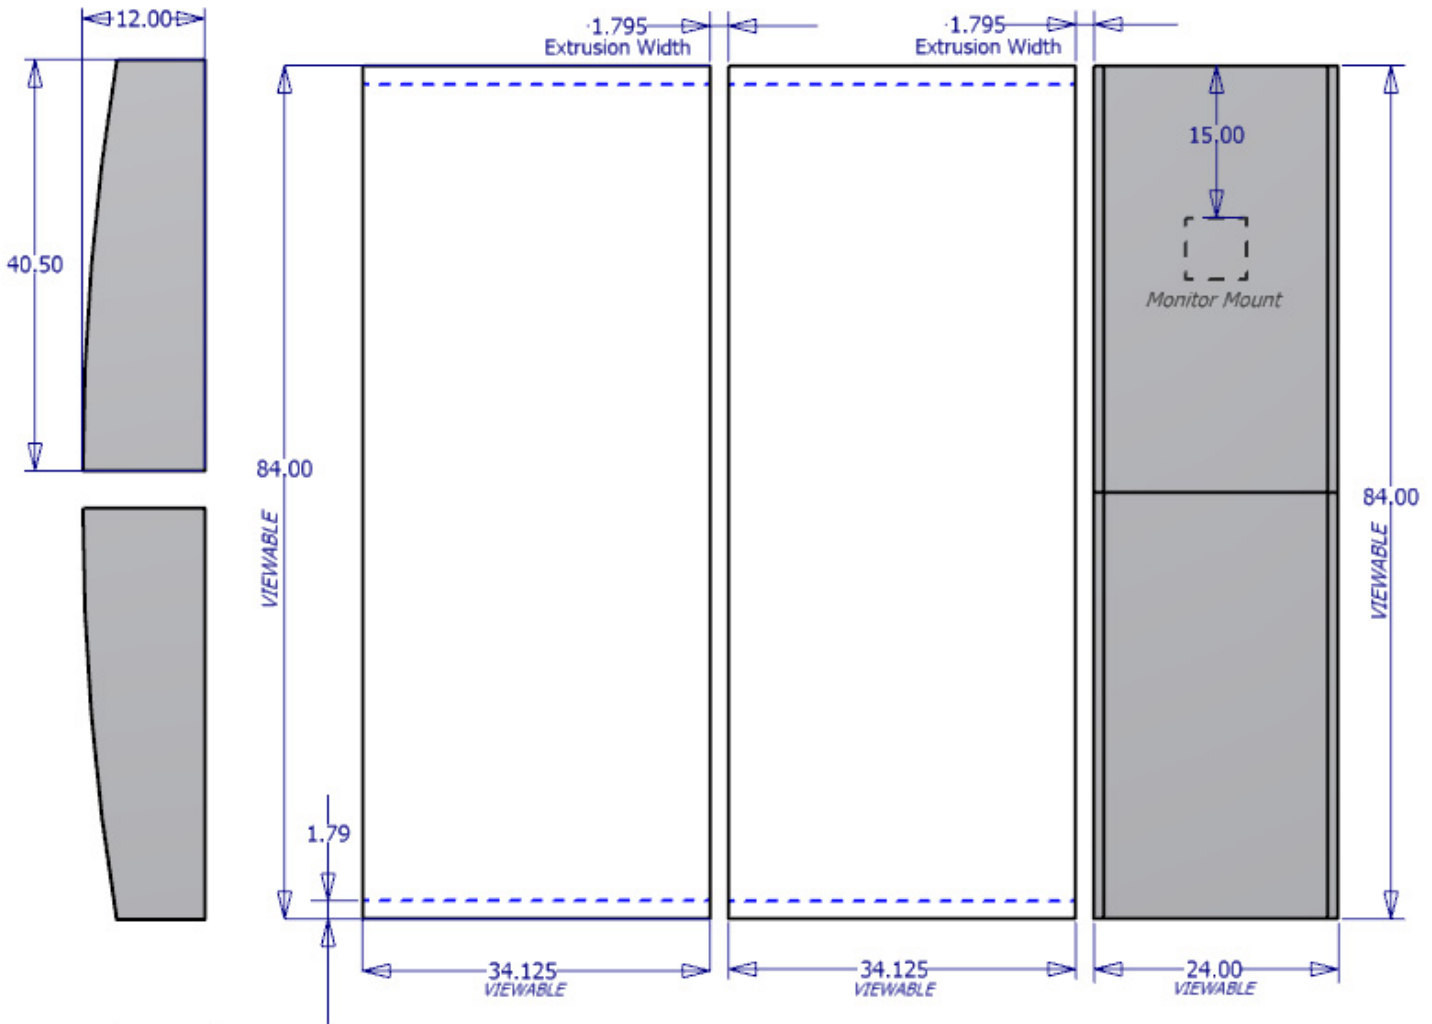

10x10 Anno Display Graphic Dimensions

Eco Glass Header
(Template Available)

Eco Glass Wings
(Templates Available)

Graphic Section
(Dash equals Extrusion Height)

Eco Panel System
(2) 22x42 Panels

Graphic Section Note: Adjust Viewable as Needed Depending on Graphic Treatment. e.g. Rod Pockets, Velcro on Backside of Extrusion, etc.