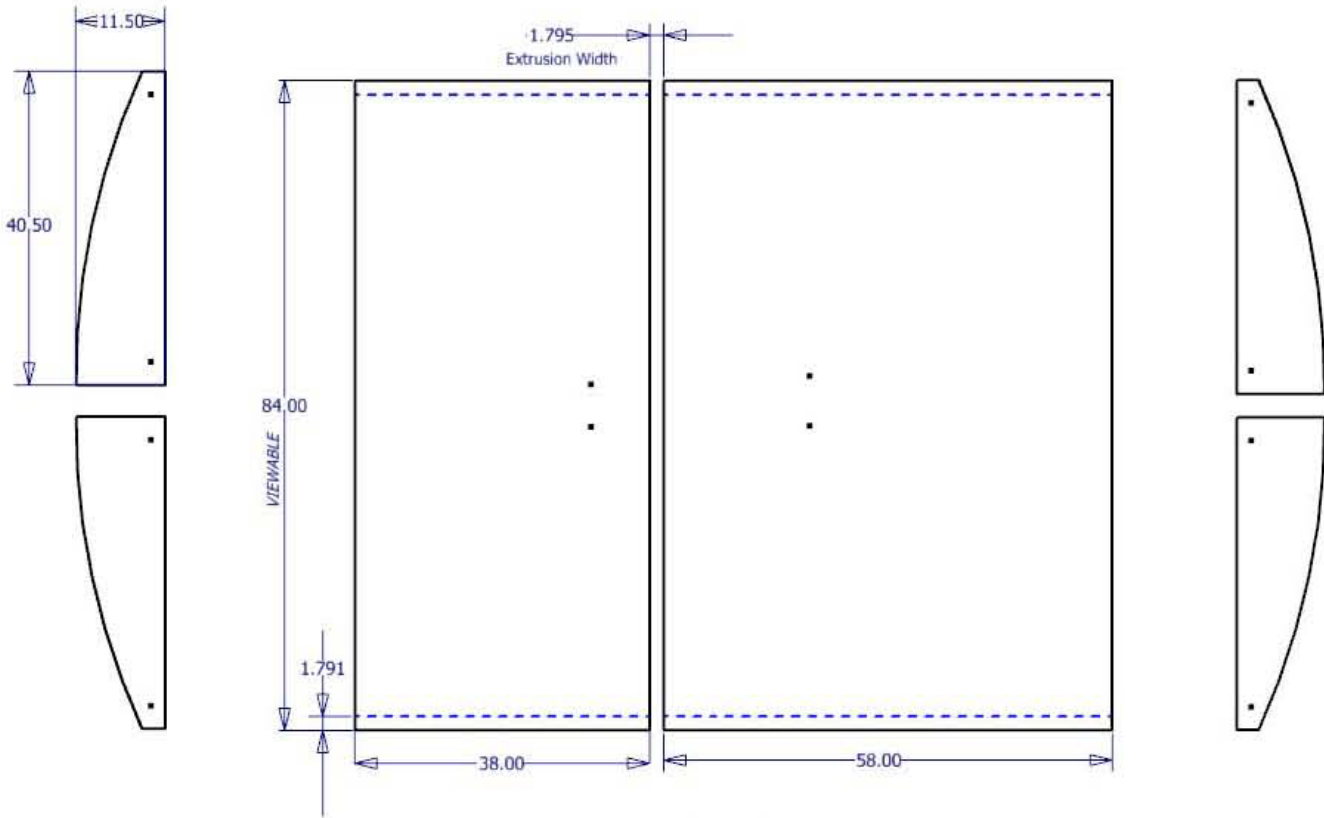

10x10 Cascada Display Graphic Dimensions

Eco Poly Header
(Velcro Mounted)

Eco Glass Wings
(Templates Available)

Graphic Section
(Dash equals Extrusion Height)

Graphic Section Note: Adjust Viewable as Needed Depending on Graphic Treatment. e.g. Rod Pockets, Velcro on Backside of Extrusion, etc.