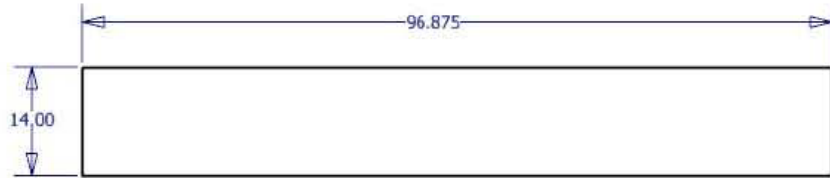

10x10 Cascada Display Graphic Dimensions

Eco Poly Header
(Velcro Mounted)

Eco Glass Wings
(Templates Available)

Graphic Section
(Dash equals Extrusion Height)

Graphic Section Note: Adjust Viewable as Needed Depending on Graphic Treatment. e.g. Rod Pockets, Velcro on Backside of Extrusion, etc.