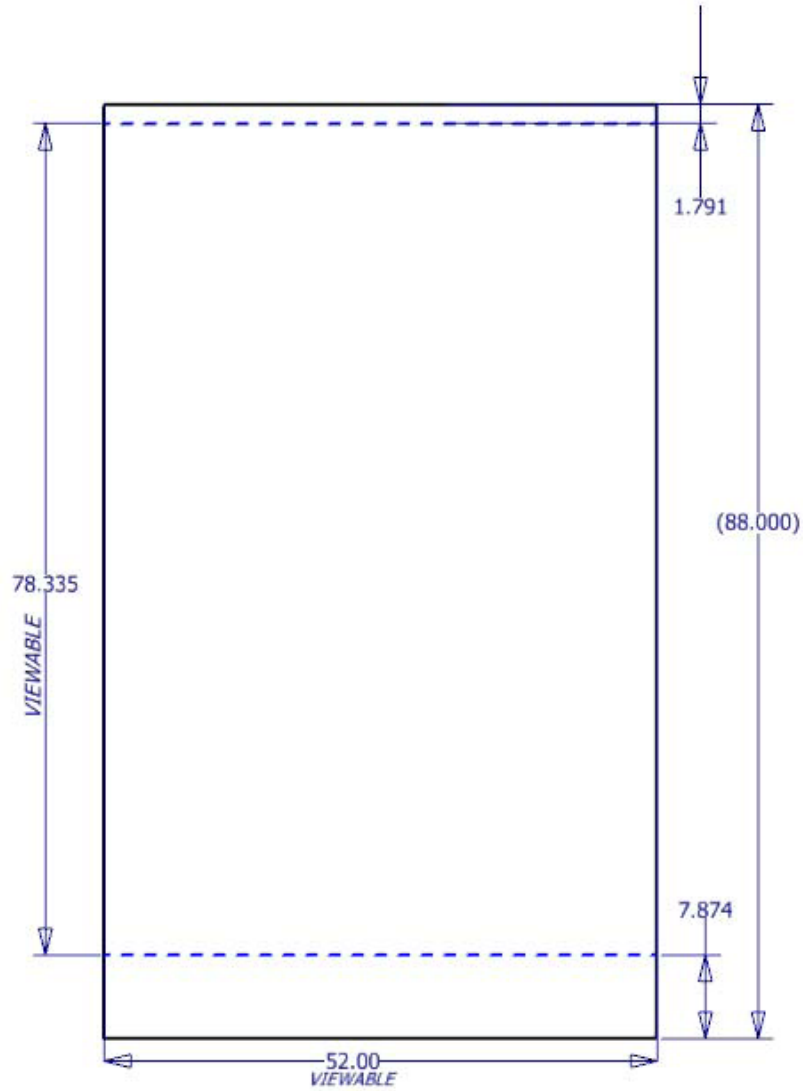

10x10 Rio Display Graphic Dimensions

GreenCore DTS Graphic

Graphic Section

(Dash equals Extrusion Height)

Graphic Section Note: Adjust Viewable as Needed Depending on Graphic Treatment. e.g. Rod Pockets, Velcro on Backside of Extrusion, etc.