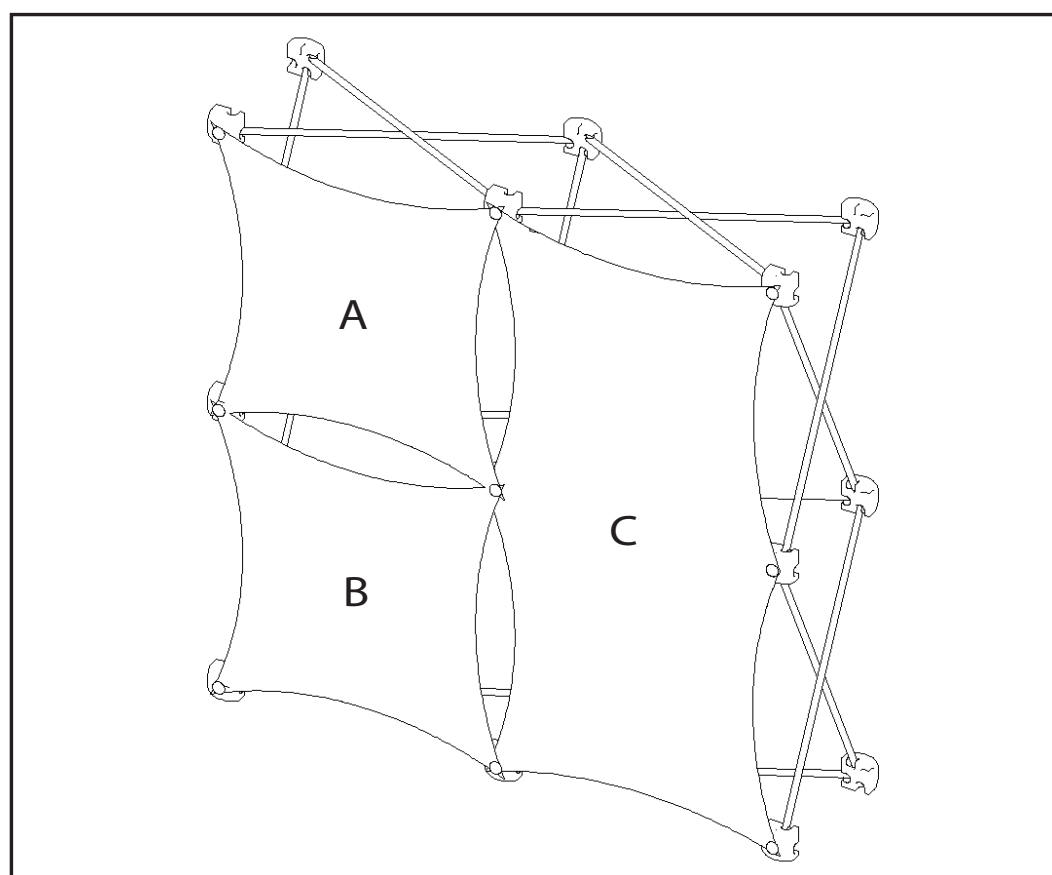

Xpressions Salesmate Graphic Template 2x2 Kit C

xpressions
SALESMATE

XPR SM 2x2 C

A	Skin	Size	W	H
		14.25"	14.25"	14.25"
1x1 Flat Focus				
B	Skin	Size	W	H
		14.25"	14.25"	14.25"
1x1 Flat Focus				
C	Skin	Size	W	H
		14.25"	28"	14.25"
1x2 Flat Focus				

Covered by U.S. Patent No. 7,191,355.

Skin A (Flat)
14.25"w x 14.25"h
Live Area: 11.25"w x 11.25"h

Skin C (Flat)
14.25"w x 28"h
Live Area: 11.25"w x 25"h

Skin B (Flat)
14.25"w x 14.25"h
Live Area: 11.25"w x 11.25"h