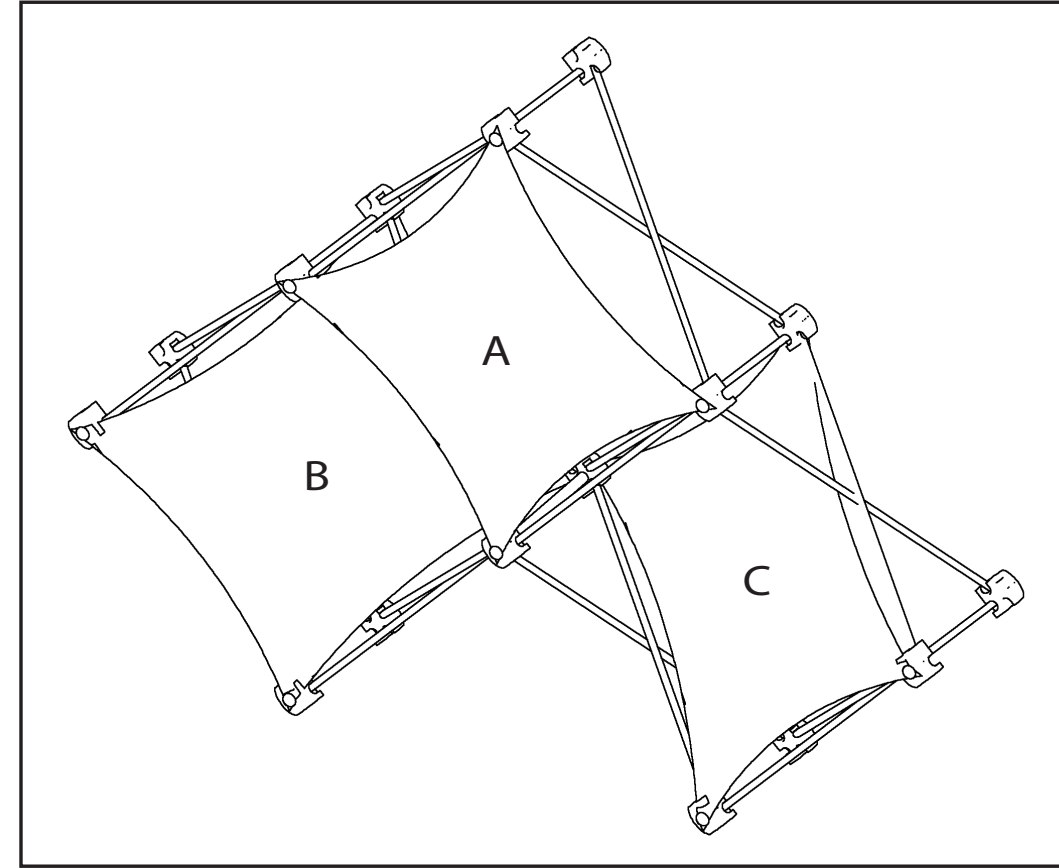

Xpressions Salesmate
Graphic Template
3 Quad Pyramid Kit B

xpressions
SALESMATE

XPR SM 3Q B