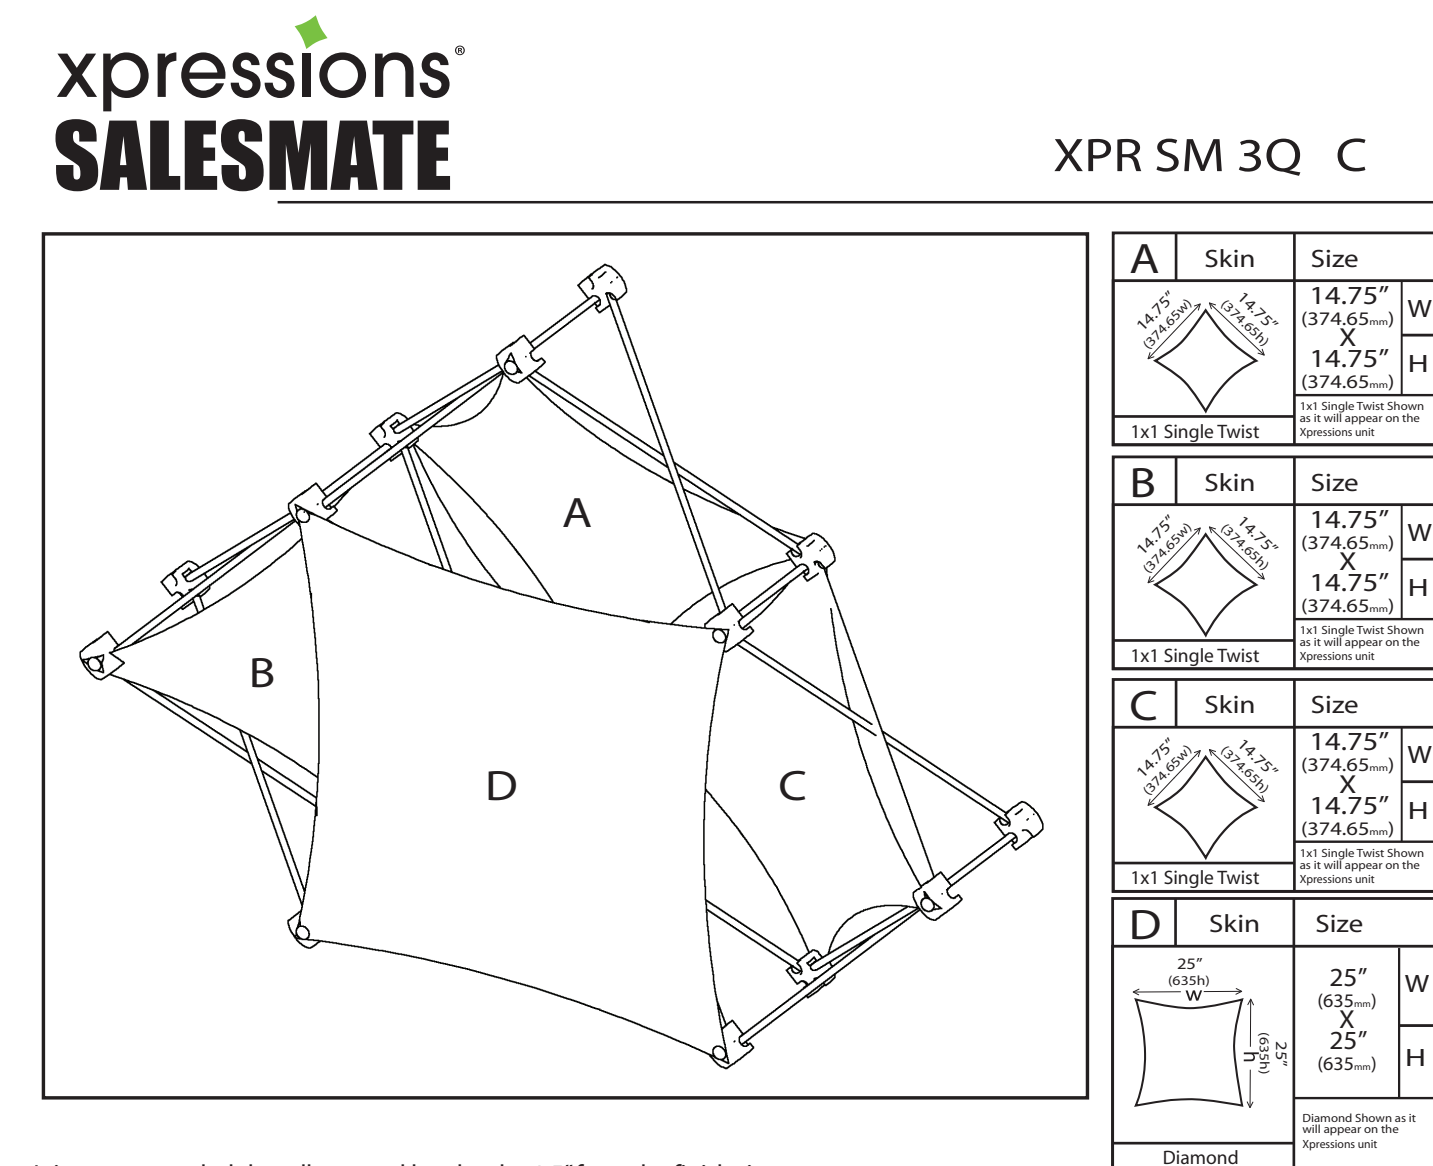

Xpressions Salesmate Graphic Template 3 Quad Pyramid Kit C