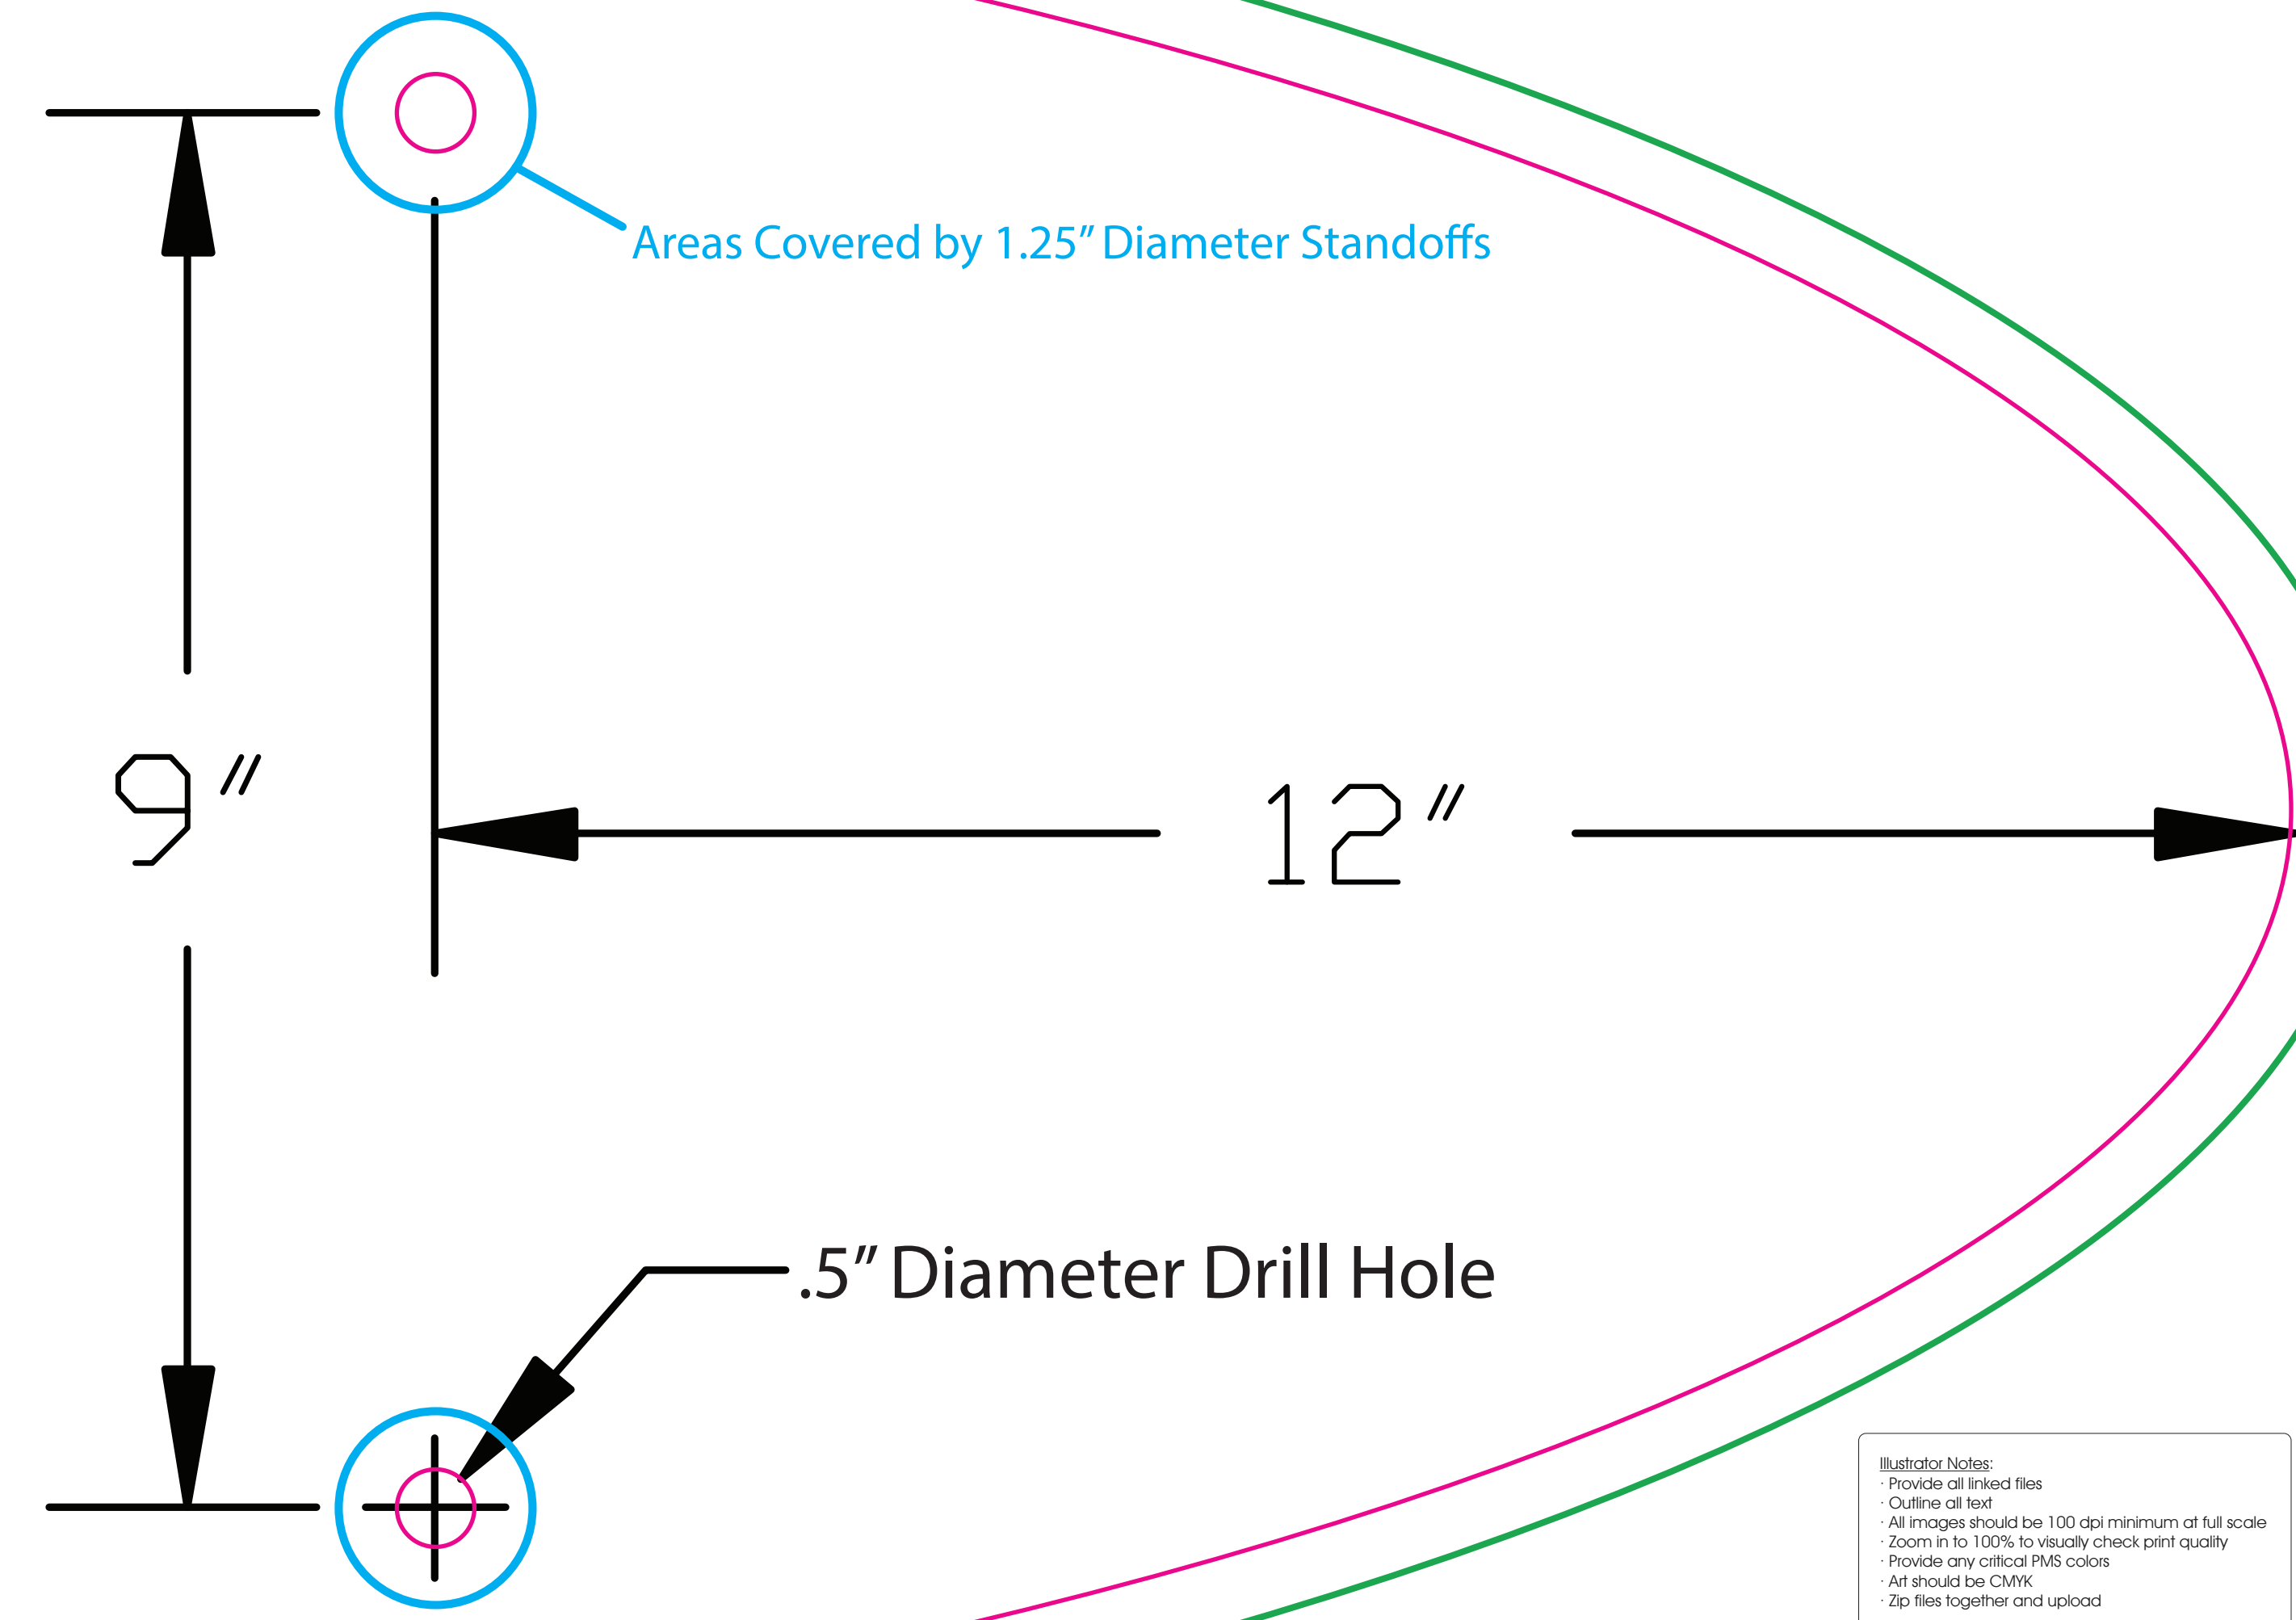

# XVline Oval Header (Right Side Mount)

- Graphic Size with Bleed: 47" w x 14.5" h
- Crop Size: 46" w x 13.5" h

**Illustrator Notes:**  
- Provide all linked files  
- Outline all text  
- All images should be 100 dpi minimum at full scale  
- Zoom in to 100% to visually check print quality  
- Provide any critical PMS colors  
- Art should be CMYK  
- Zip files together and upload

**Photoshop Notes:**  
- All images should be 100 dpi minimum at full scale  
- Zoom in to 100% to visually check print quality  
- Provide any critical PMS colors  
- Art should be CMYK  
- Zip files together and upload