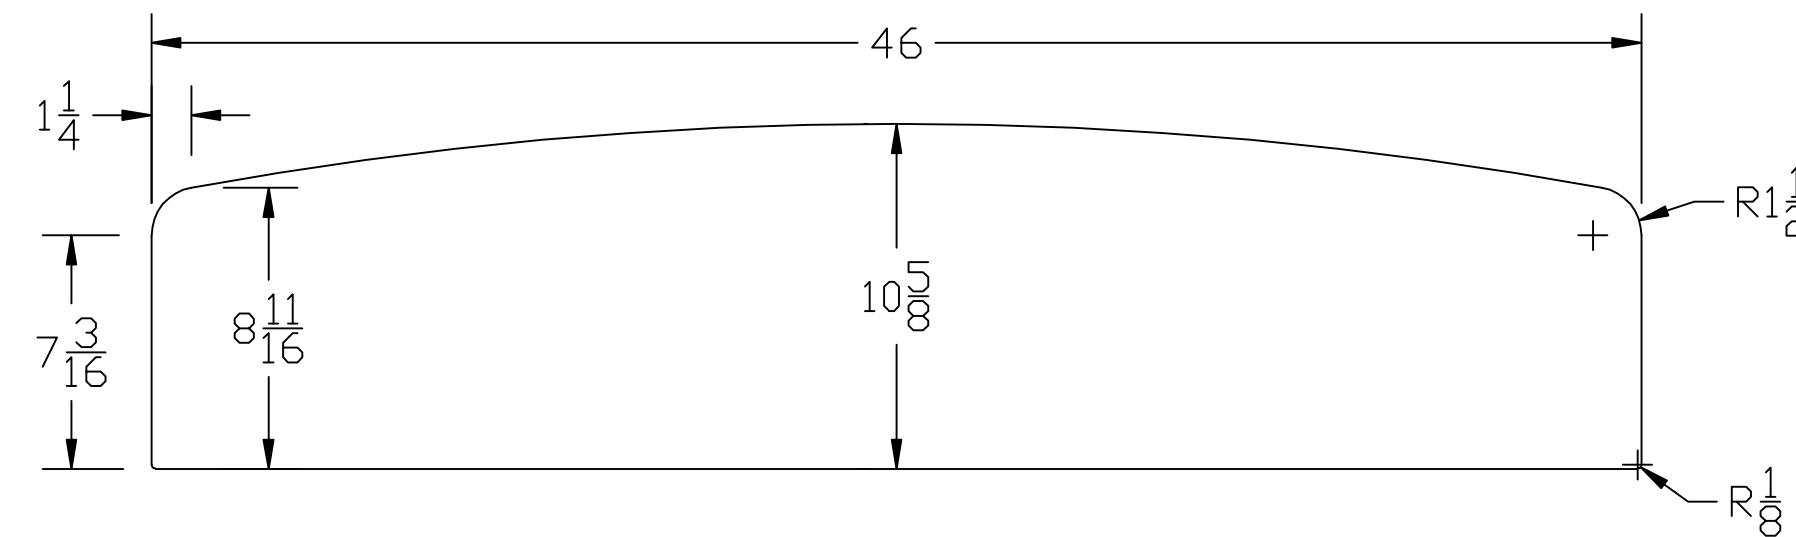

### Detailed Dimensions:

## XVa Header Template

**Bleed: 47" w x 11.125" h**

**Finish Size: 46" w x 10.625" h**

- Illustrator Notes:**
- Provide all linked files
  - Outline all text
  - All images should be 100 dpi minimum at full scale
  - Zoom in to 100% to visually check print quality
  - Provide any critical PMS colors
  - Art should be CMYK
  - Zip files together and upload