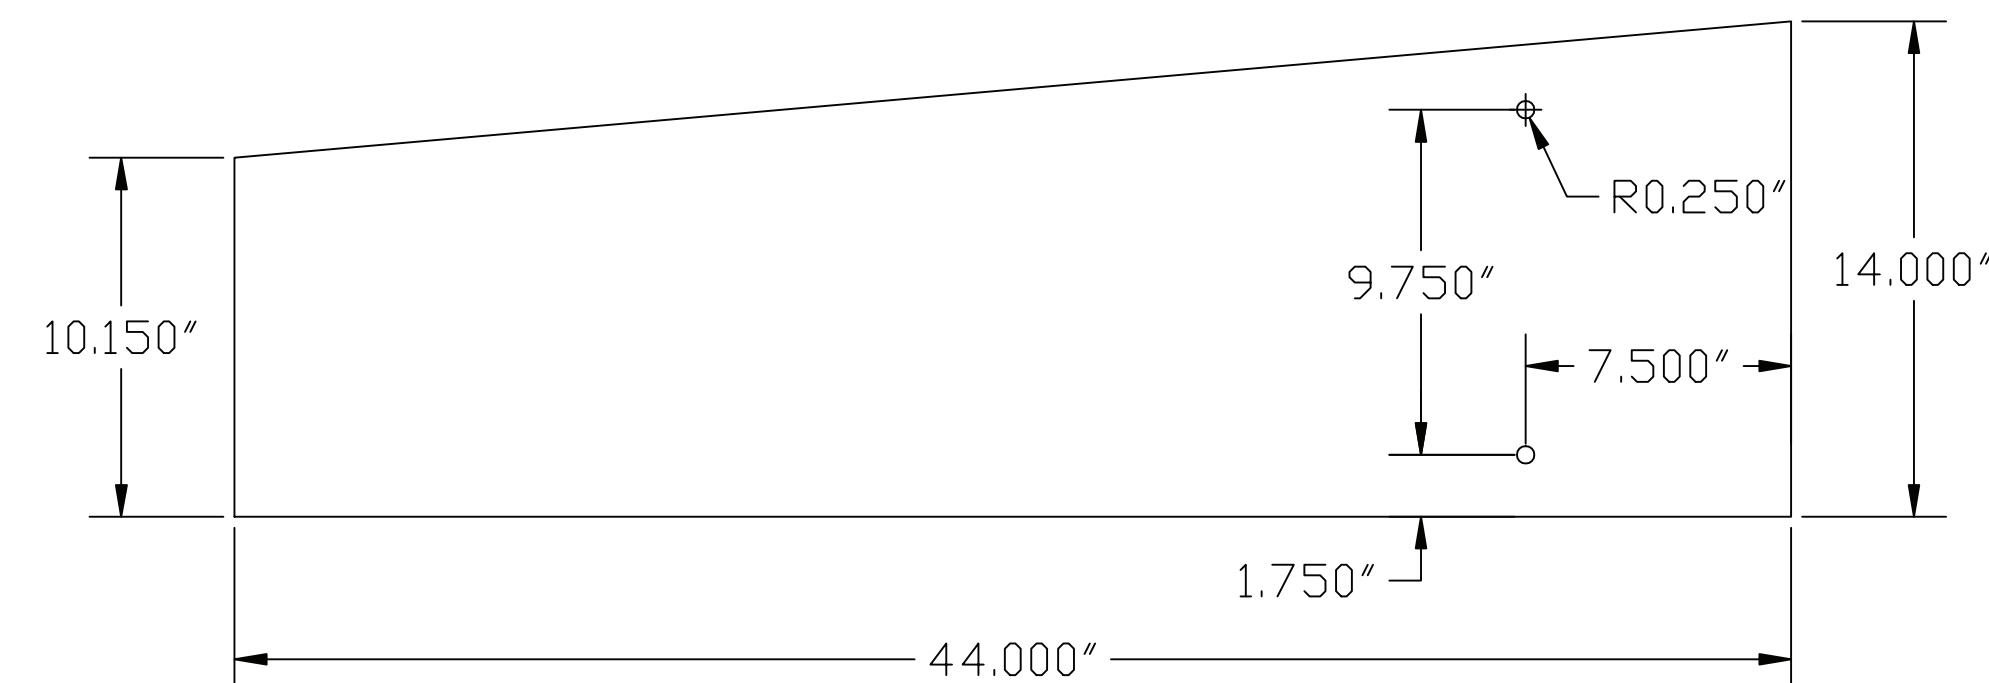

XVs Header Template

Bleed: 45" w x 15" h

Finish Size: 44" w x 14" h

Detailed Dimensions:

- Illustrator Notes:**
- Provide all linked files
 - Outline all text
 - All images should be 100 dpi minimum at full scale
 - Zoom in to 100% to visually check print quality
 - Provide any critical PMS colors
 - Art should be CMYK
 - Zip files together and upload
- Photoshop Notes:**
- All images should be 100 dpi minimum at full scale
 - Zoom in to 100% to visually check print quality
 - Provide any critical PMS colors
 - Art should be CMYK
 - Zip files together and upload