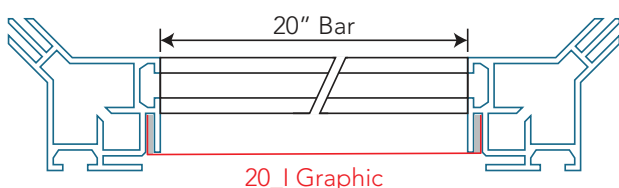

## 20" I Quarter-Scale Graphic Template (400 dpi)

- Bleed Size:  
21.16" w x 92.75" h
- Finish Size  
20.16" w x 91.75" h
- Safe Area:  
17.16" w x 88.75" h

**Illustrator Notes:**

- Provide all linked files
- Outline all text
- All images should be 100 dpi minimum at full scale
- Zoom in to 100% to visually check print quality
- Provide any critical PMS colors
- Art should be CMYK
- Zip files together and upload