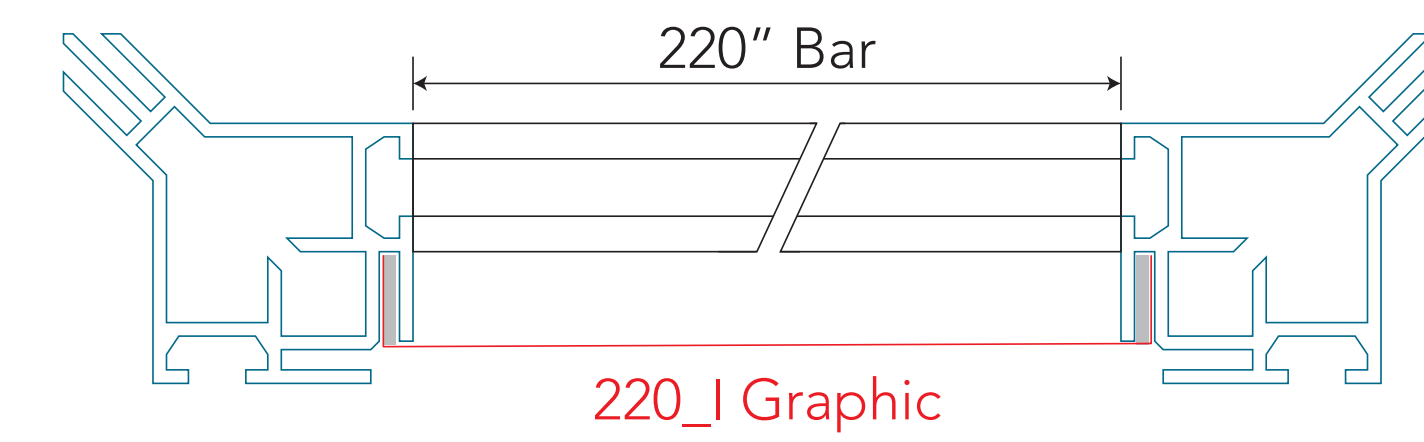

- Bleed Size:
  221.16" w x 92.75" h
- Finish Size
  220.16" w x 91.75" h
- Safe Area:
  217.16" w x 87.75" h